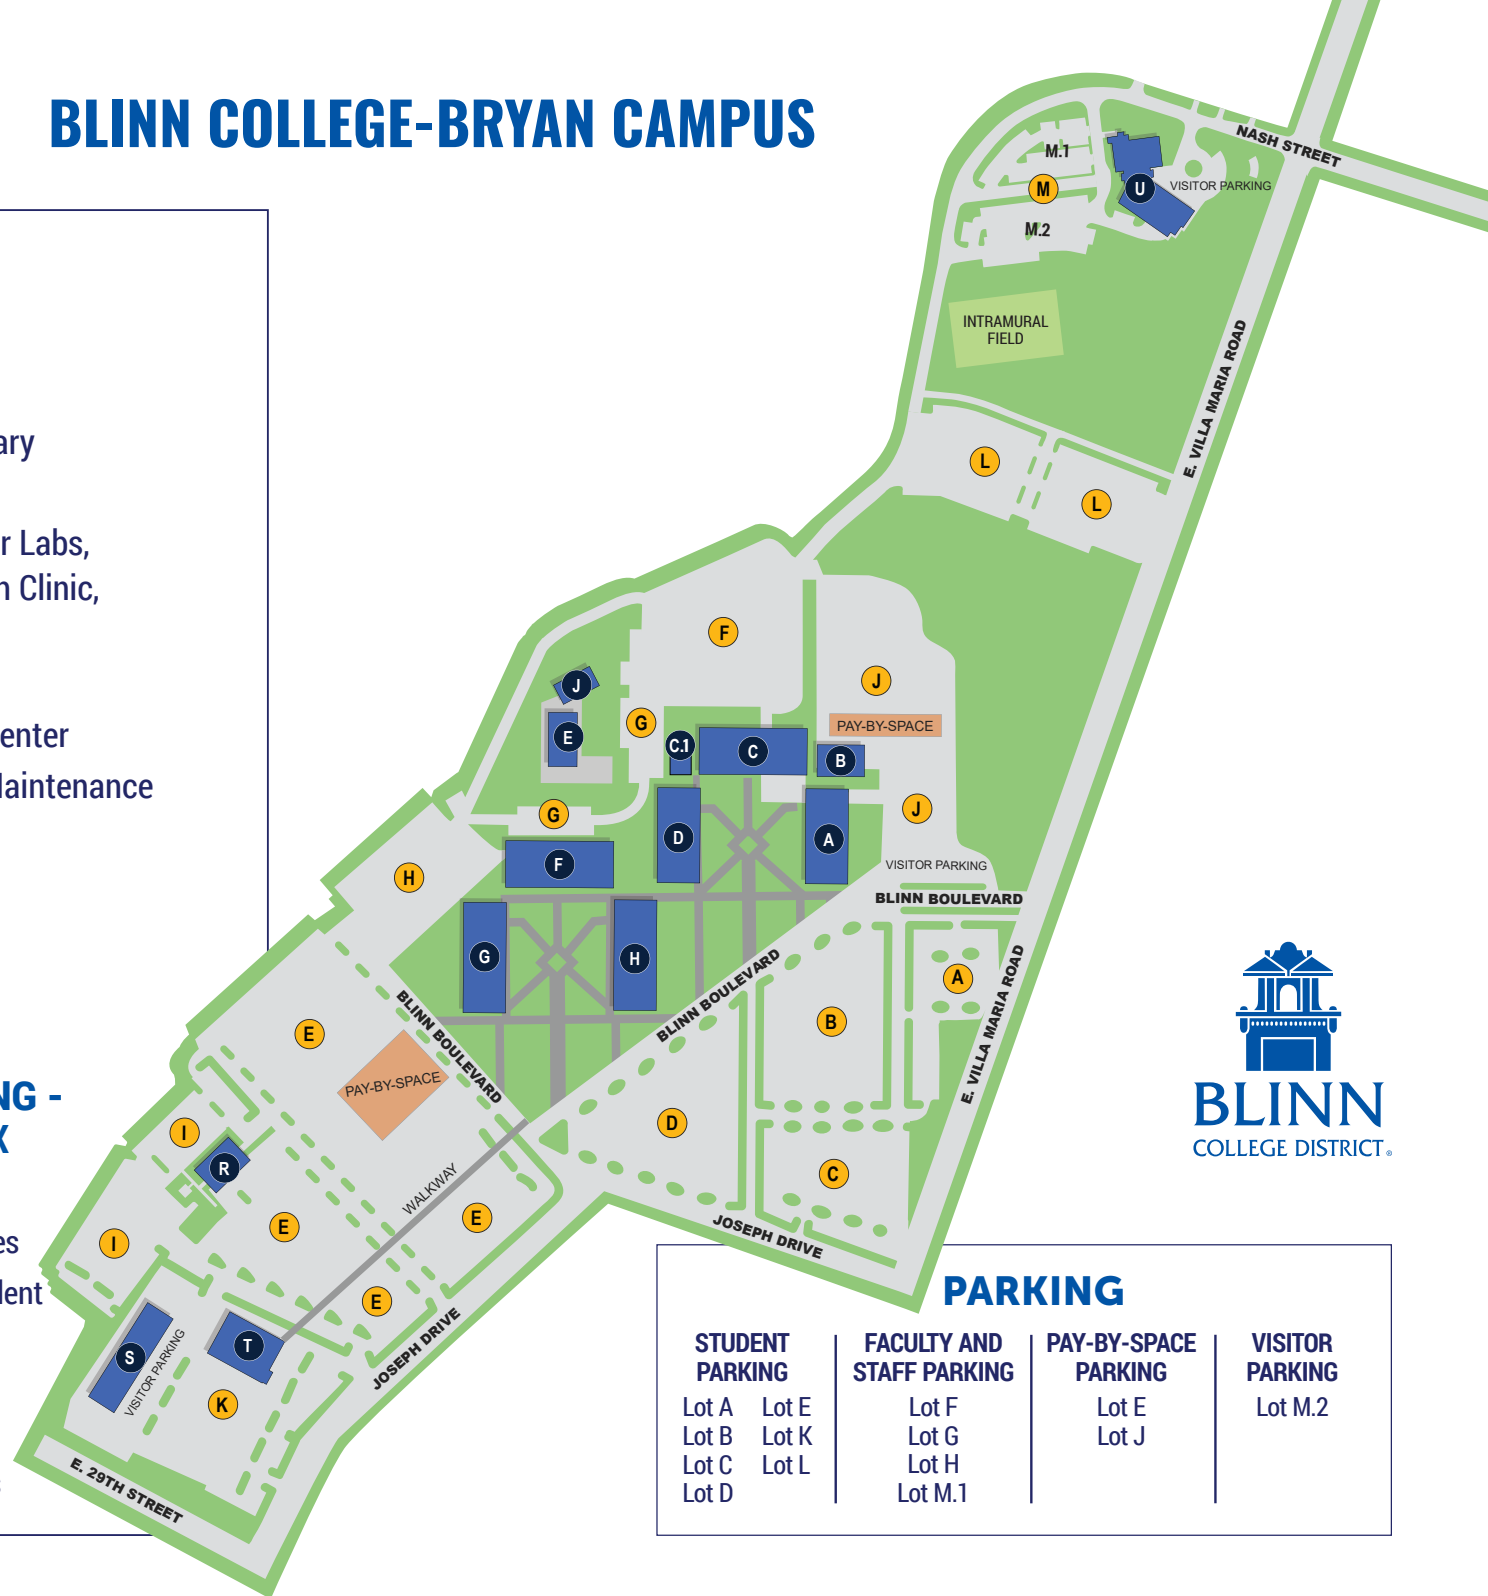

BLINN COLLEGE-BRYAN CAMPUS

CENTRAL CAMPUS

2423 Blinn Blvd., Bryan, TX

- A. Classrooms, Writing Center
- B. Offices
- C. Classrooms, Learning Center, Library
- C.1 Parking Office
- D. Counseling, Classrooms, Computer Labs, Disability Services, Esports, Health Clinic, Help Desk/IT, Science Labs
- E. Maintenance
- F. Blinn Café, Classrooms, Student Center
- G. Classrooms, Kinesiology Room, Maintenance
- H. Classrooms, Open Computer Lab
- J. Ceramics Lab
- R. Classrooms, Distance Learning
- S. Bookstore, Campus Police
- T. Classrooms, Marketing

U. ADMINISTRATION BUILDING - 2608 E. Villa Maria Road, Bryan, TX

- Academic Advising
- Admissions Office
- Business Office
- Campus Administration
- Dual Credit
- Enrollment Services
- Financial Aid
- Human Resources
- Prospective Student Relations/Tours
- Registrar
- Testing Services
- Veteran Services

PARKING

STUDENT PARKING

- Lot A
- Lot B
- Lot C
- Lot D

FACULTY AND STAFF PARKING

- Lot F
- Lot G
- Lot H
- Lot M.1

PAY-BY-SPACE PARKING

- Lot E
- Lot J

VISITOR PARKING

- Lot M.2