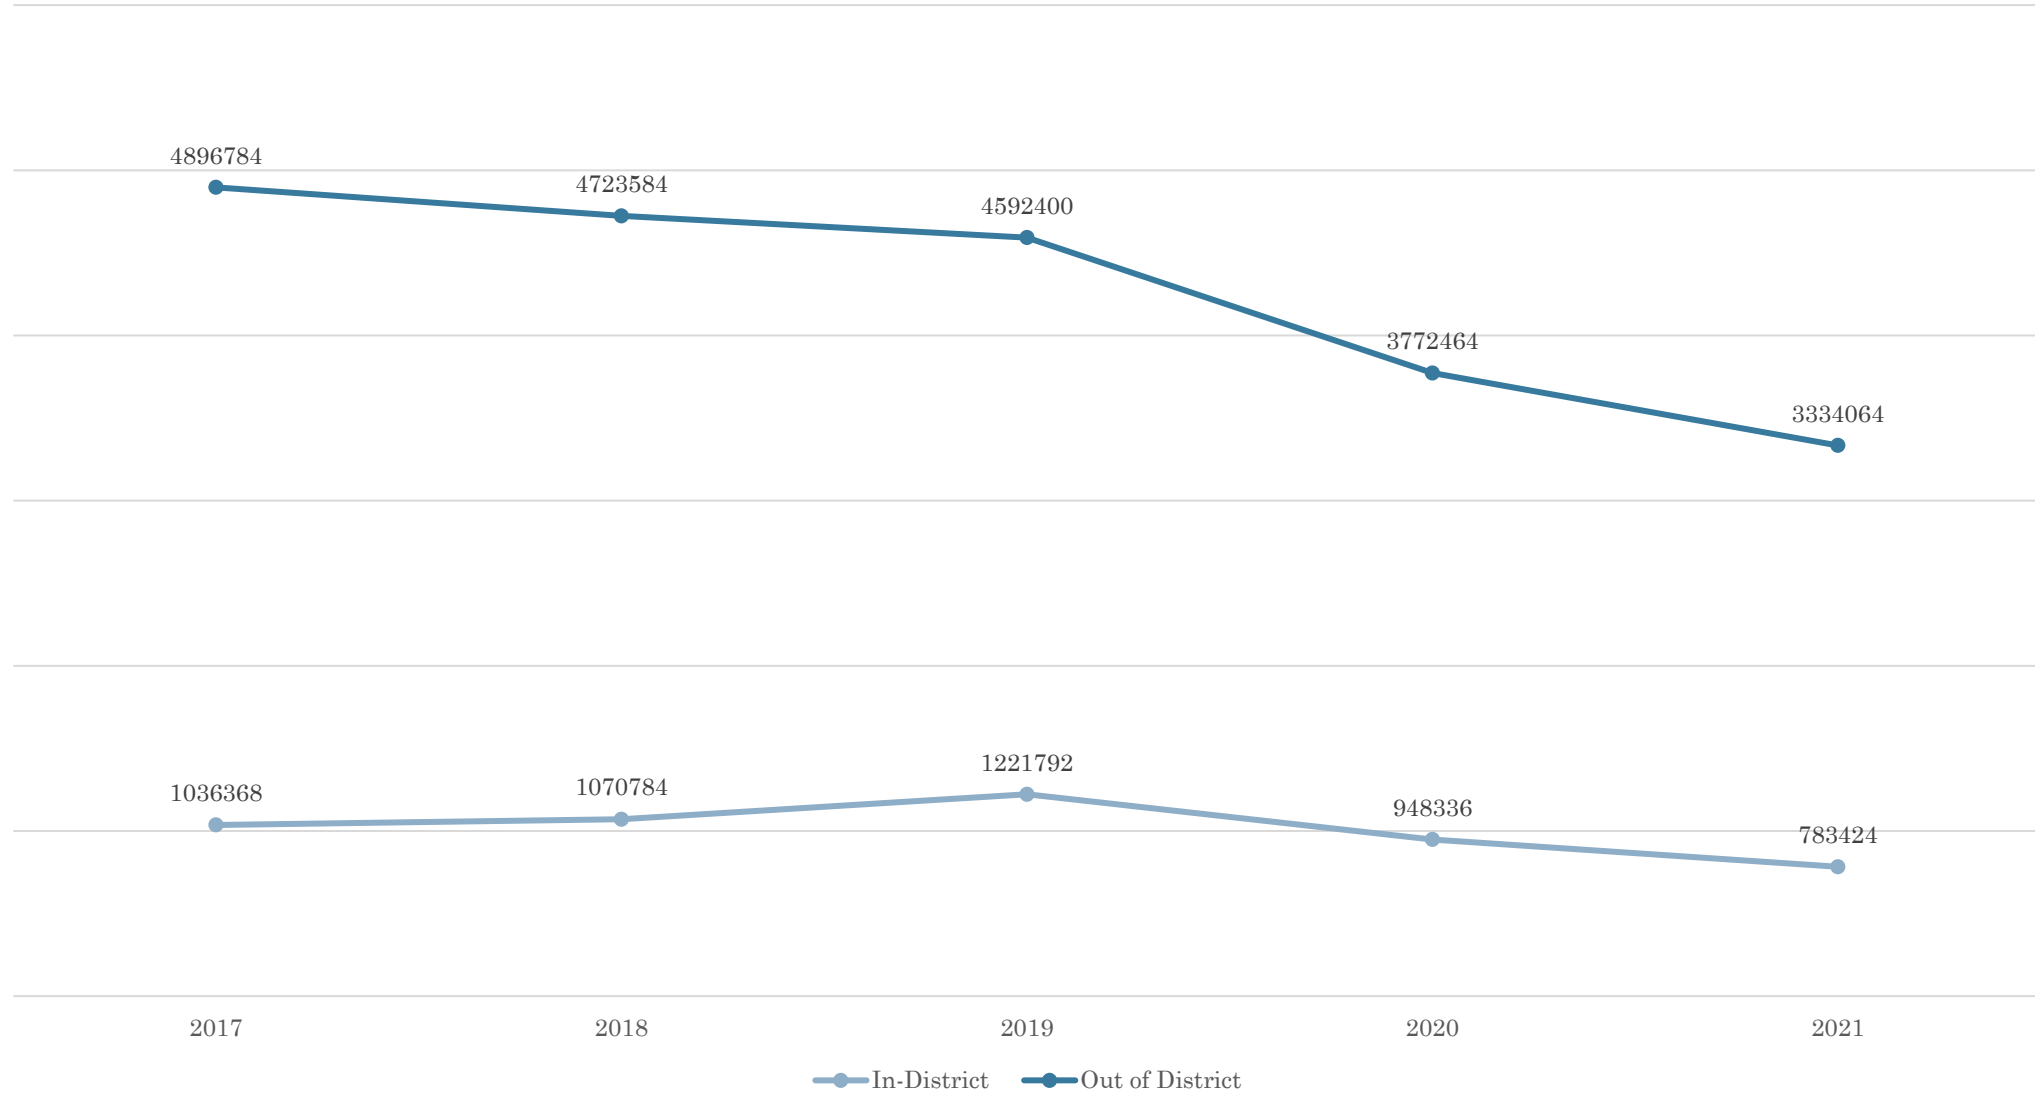

Blinn College District

Course Offerings

Office of Institutional Research and Effectiveness

Updated: Spring 23

Course Information

Proportion of Sections Offered by Faculty Type

Unique Sections Offered

Source: Argos Report, Schedule Offering_Academic Courses, Fall 2017, Fall 2018, Fall 2019

Funded Semester Credit Hours

Source: Texas Higher Education Coordinating Board (THECB), Accountability Dashboard, Semester Credit Hours by Funding Type

Funded Contact Hours by Origin

Source: Texas Higher Education Coordinating Board (THECB), Accountability Dashboard, Contact Hours for Credit Enrollment Students