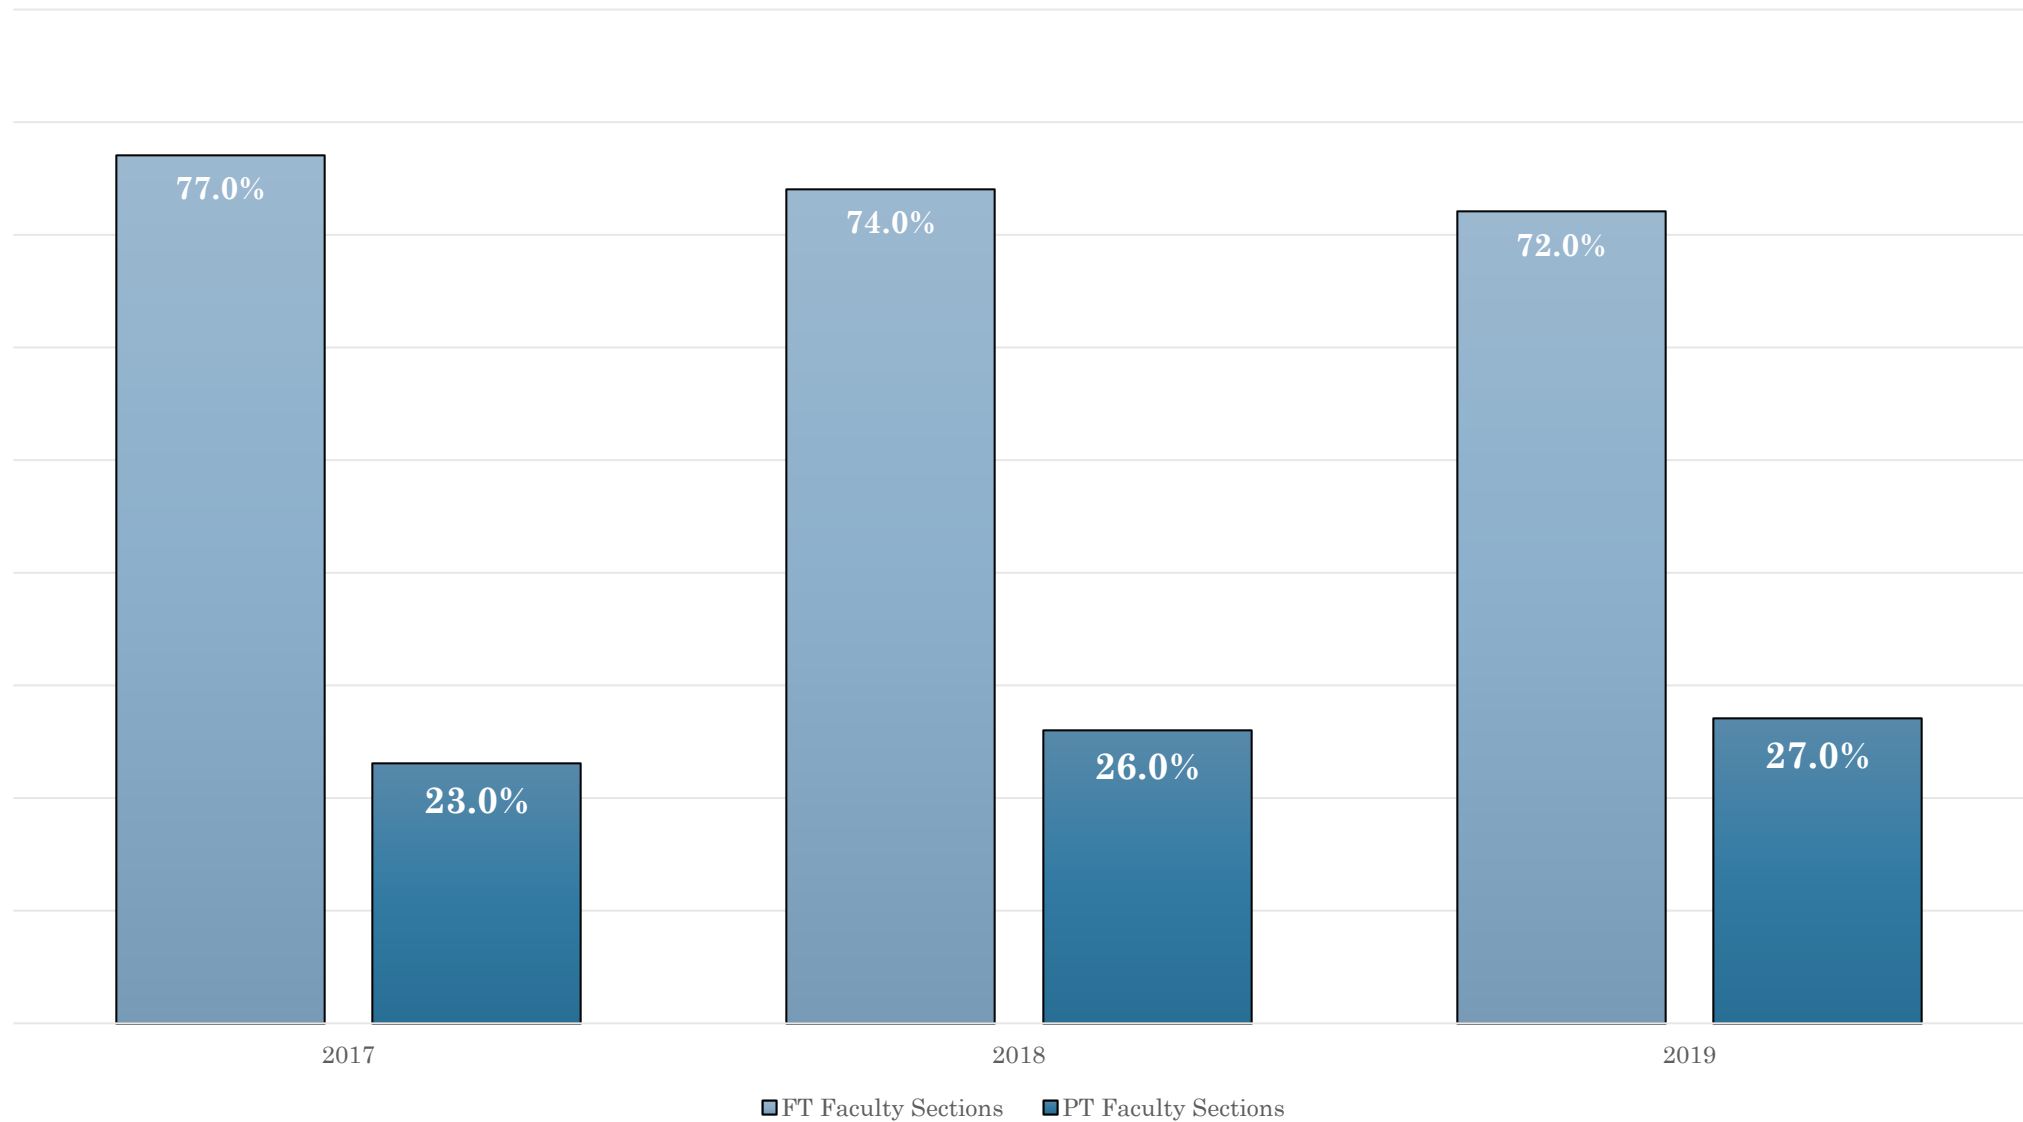

Blinn College District

Course Offerings

Office of Institutional Research and Effectiveness

Updated: Spring 23

Course Information

Proportion of Sections Offered by Faculty Type

Unique Sections Offered

Source: Argos Report, Schedule Offering_Academic Courses, Fall 2017, Fall 2018, Fall 2019

Funded Semester Credit Hours

Source: Texas Higher Education Coordinating Board (THECB), Accountability Dashboard, Semester Credit Hours by Funding Type

Funded Contact Hours by Origin

Source: Texas Higher Education Coordinating Board (THECB), Accountability Dashboard, Contact Hours for Credit Enrollment Students