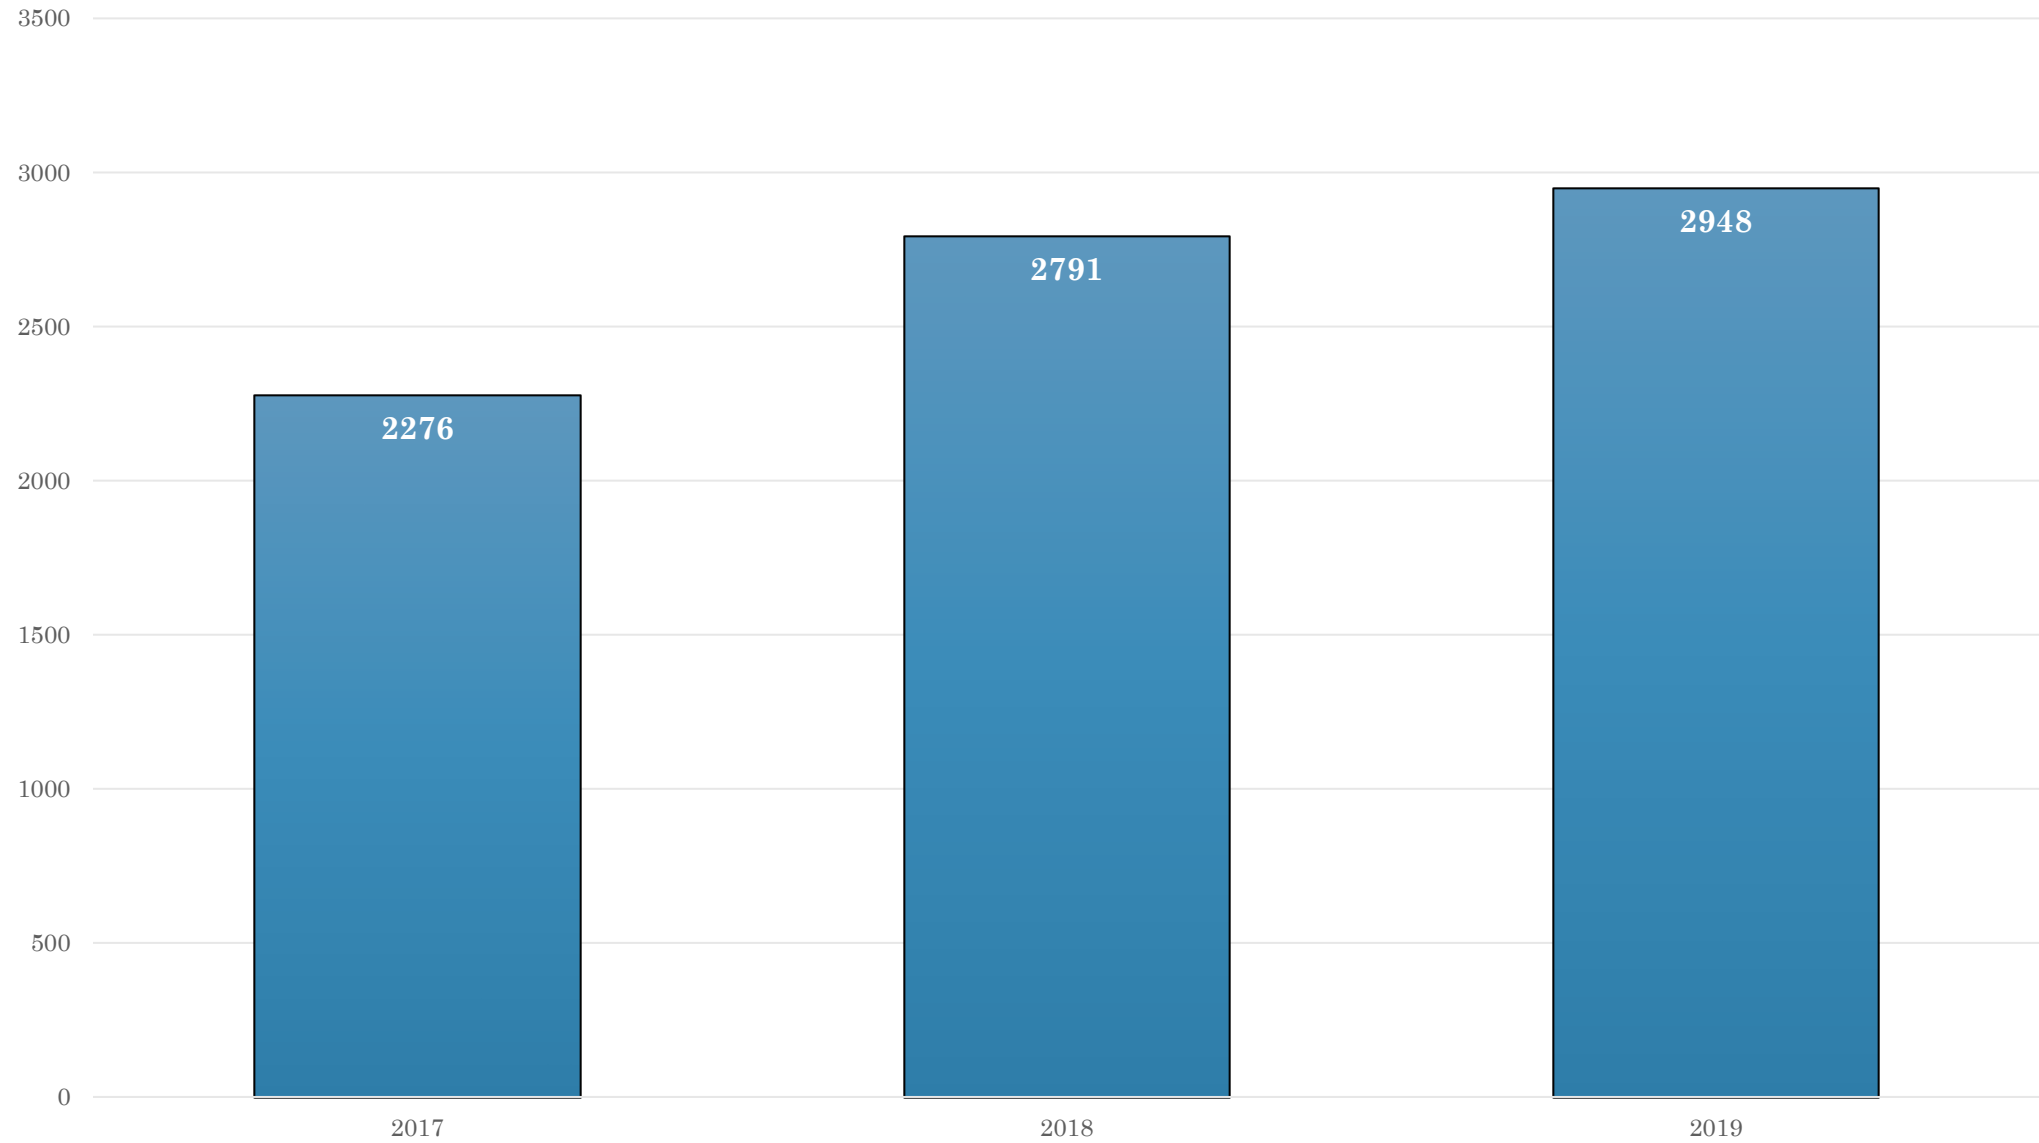

Blinn College District

Course Offerings

Office of Institutional Research and Effectiveness

Updated: Spring 23

Course Information

Proportion of Sections Offered by Faculty Type

Unique Sections Offered

Source: Argos Report, Schedule Offering_Academic Courses, Fall 2017, Fall 2018, Fall 2019