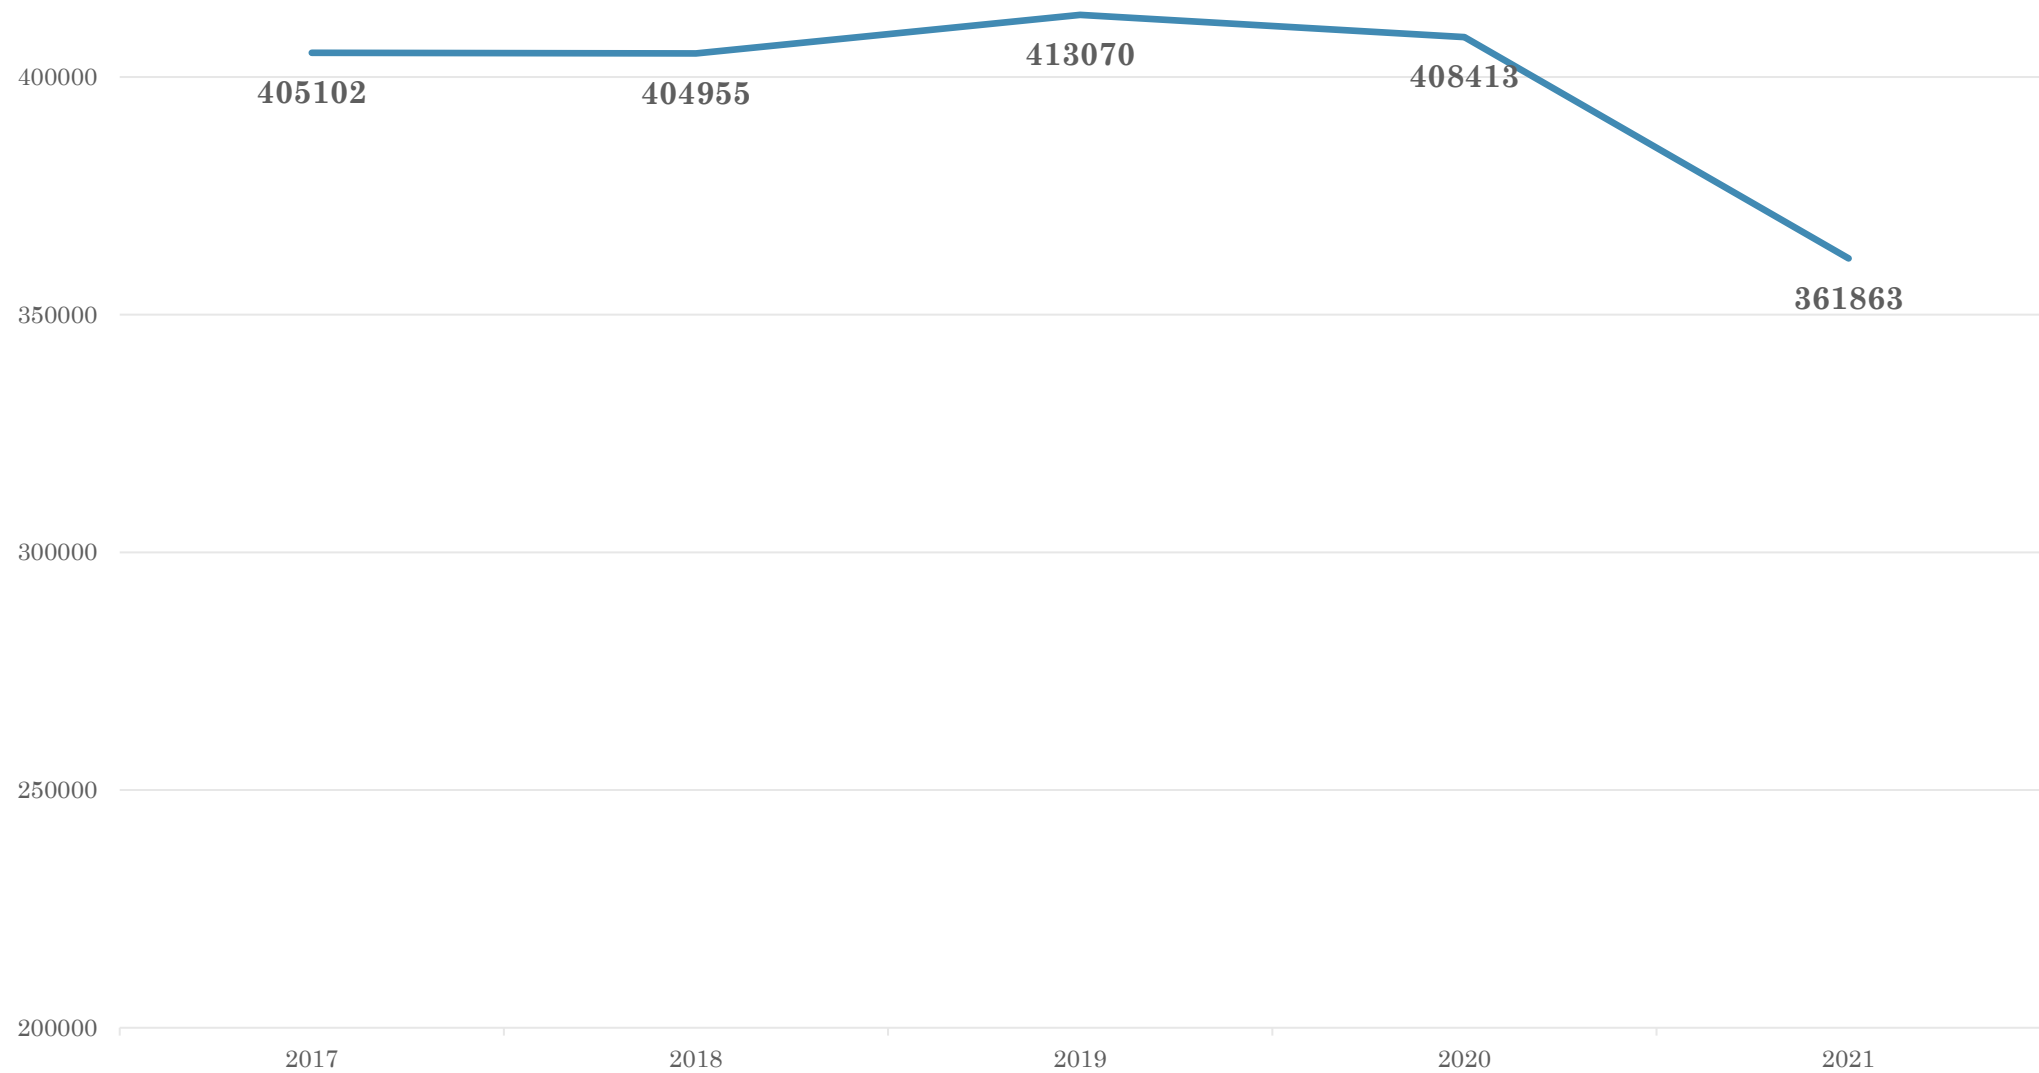

Blinn College District

Course Offerings

Office of Institutional Research and Effectiveness

Updated: Spring 23

Course Information

Proportion of Sections Offered by Faculty Type

Unique Sections Offered

Source: Argos Report, Schedule Offering_Academic Courses, Fall 2017, Fall 2018, Fall 2019

Funded Semester Credit Hours

Source: Texas Higher Education Coordinating Board (THECB), Accountability Dashboard, Semester Credit Hours by Funding Type

Funded Contact Hours by Origin

Source: Texas Higher Education Coordinating Board (THECB), Accountability Dashboard, Contact Hours for Credit Enrollment Students