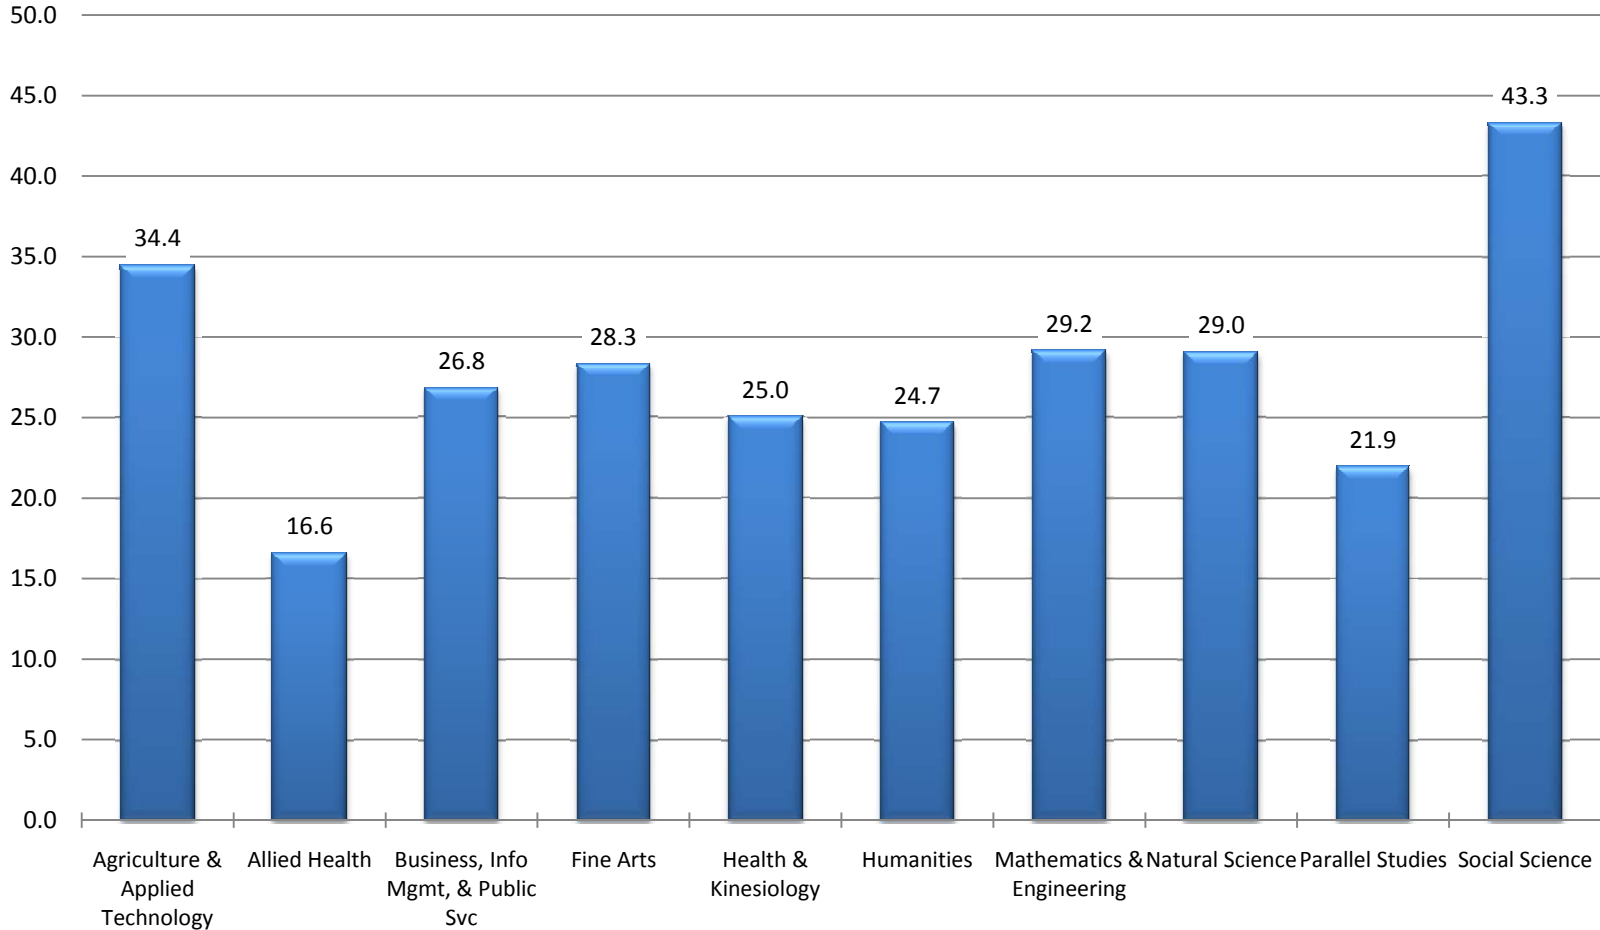

BLINN COLLEGE

Average Class Size

Brenham Campus - Fall 2008

BLINN COLLEGE
Average Class Size
Brazos County Campuses - Fall 2008

Source: THECB CBM004 Report
Blinn College Office of Institutional Research and Effectiveness

BLINN COLLEGE

Average Class Size

Schulenburg Campus - Fall 2008

BLINN COLLEGE

Average Class Size

Sealy Campus - Fall 2008