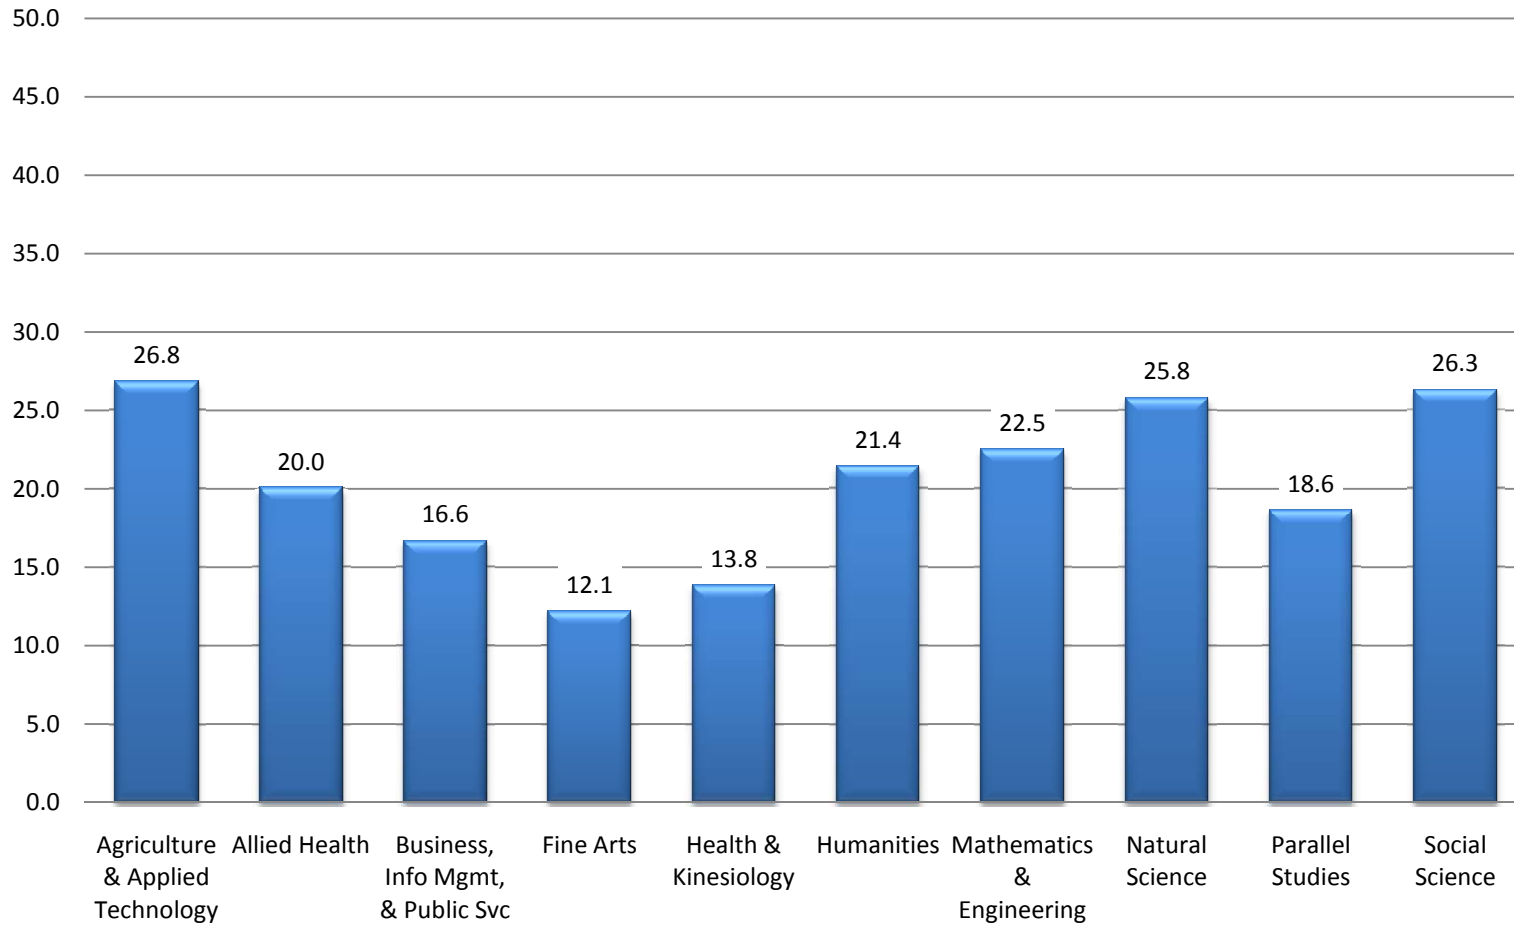

BLINN COLLEGE

Average Class Size

Brenham Campus - Fall 2008

BLINN COLLEGE
Average Class Size
Brazos County Campuses - Fall 2008

Source: THECB CBM004 Report
Blinn College Office of Institutional Research and Effectiveness

BLINN COLLEGE

Average Class Size

Schulenburg Campus - Fall 2008

BLINN COLLEGE

Average Class Size

Sealy Campus - Fall 2008