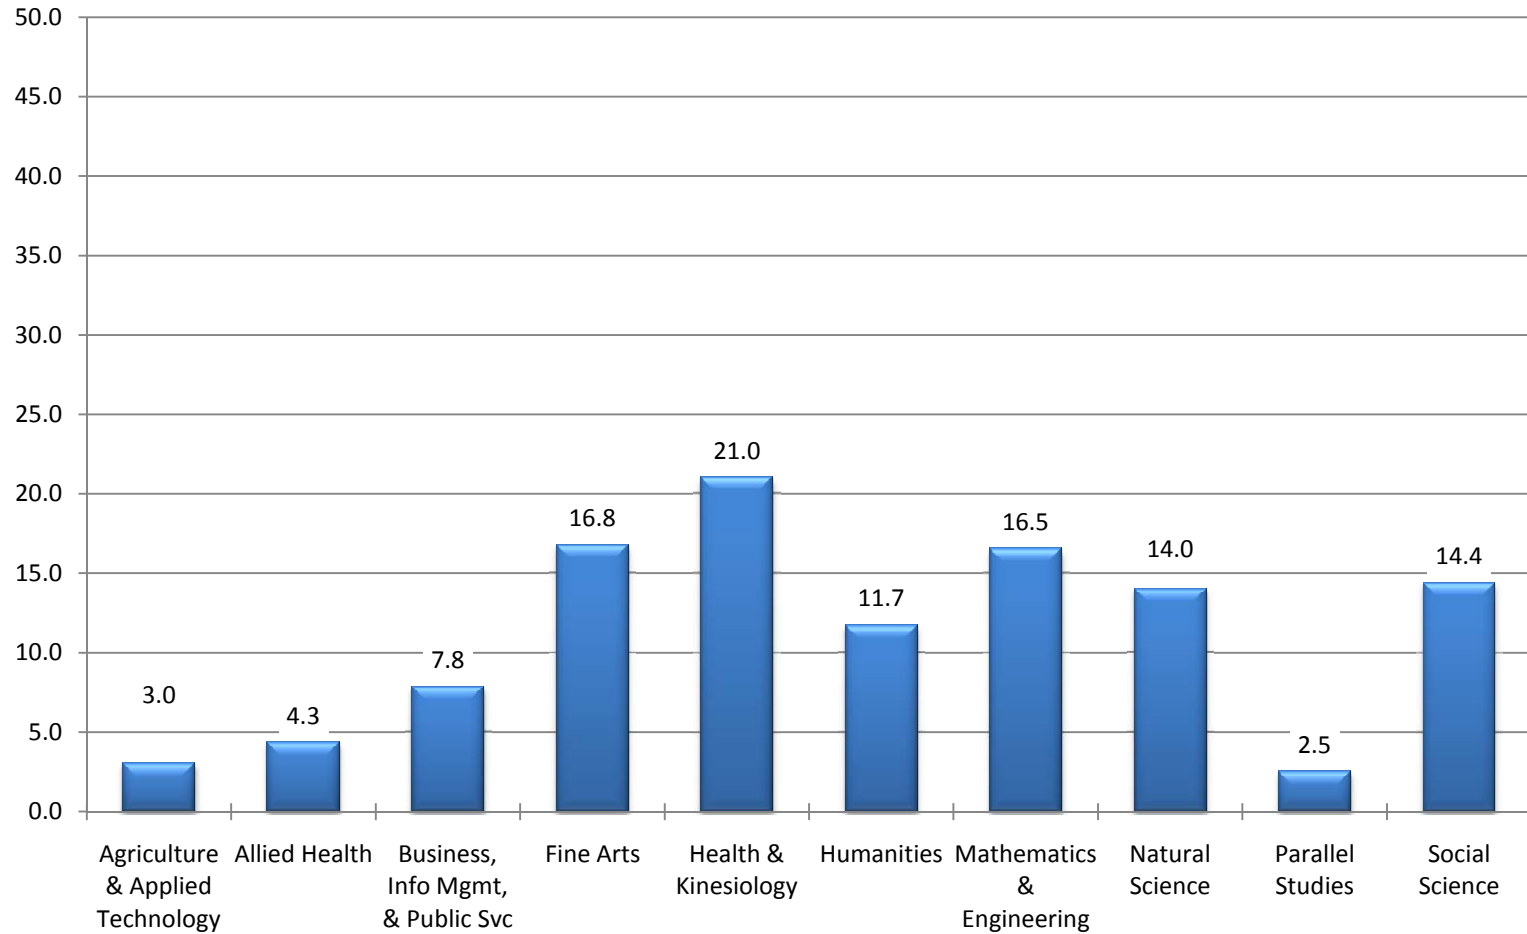

BLINN COLLEGE

Average Class Size

Brenham Campus - Fall 2008

BLINN COLLEGE
Average Class Size
Brazos County Campuses - Fall 2008

Source: THECB CBM004 Report
Blinn College Office of Institutional Research and Effectiveness

BLINN COLLEGE

Average Class Size

Schulenburg Campus - Fall 2008

BLINN COLLEGE

Average Class Size

Sealy Campus - Fall 2008