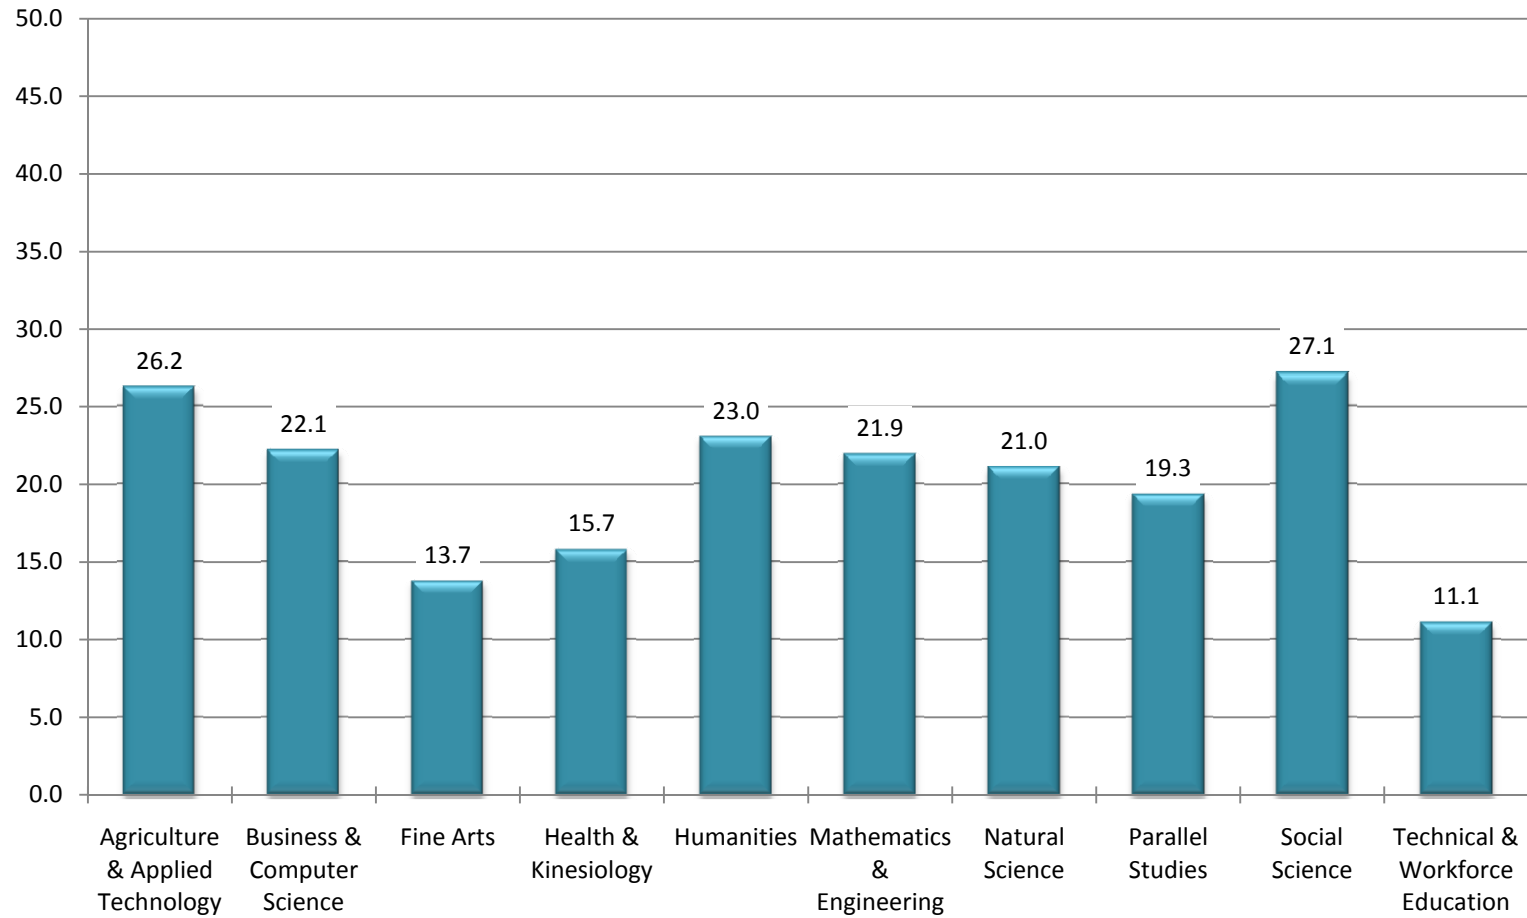

BLINN COLLEGE

Average Class Size

Brenham Campus - Fall 2007

BLINN COLLEGE

Average Class Size

Brazos County Campuses - Fall 2007

Source: THECB CBM004
Blinn College Office of Institutional Research and Effectiveness

BLINN COLLEGE

Average Class Size

Schulenburg Campus - Fall 2007

BLINN COLLEGE
Average Class Size
Sealy Campus - Fall 2007

Source: THECB - CBM004 Report
Blinn College Office of Institutional Research and Effectiveness