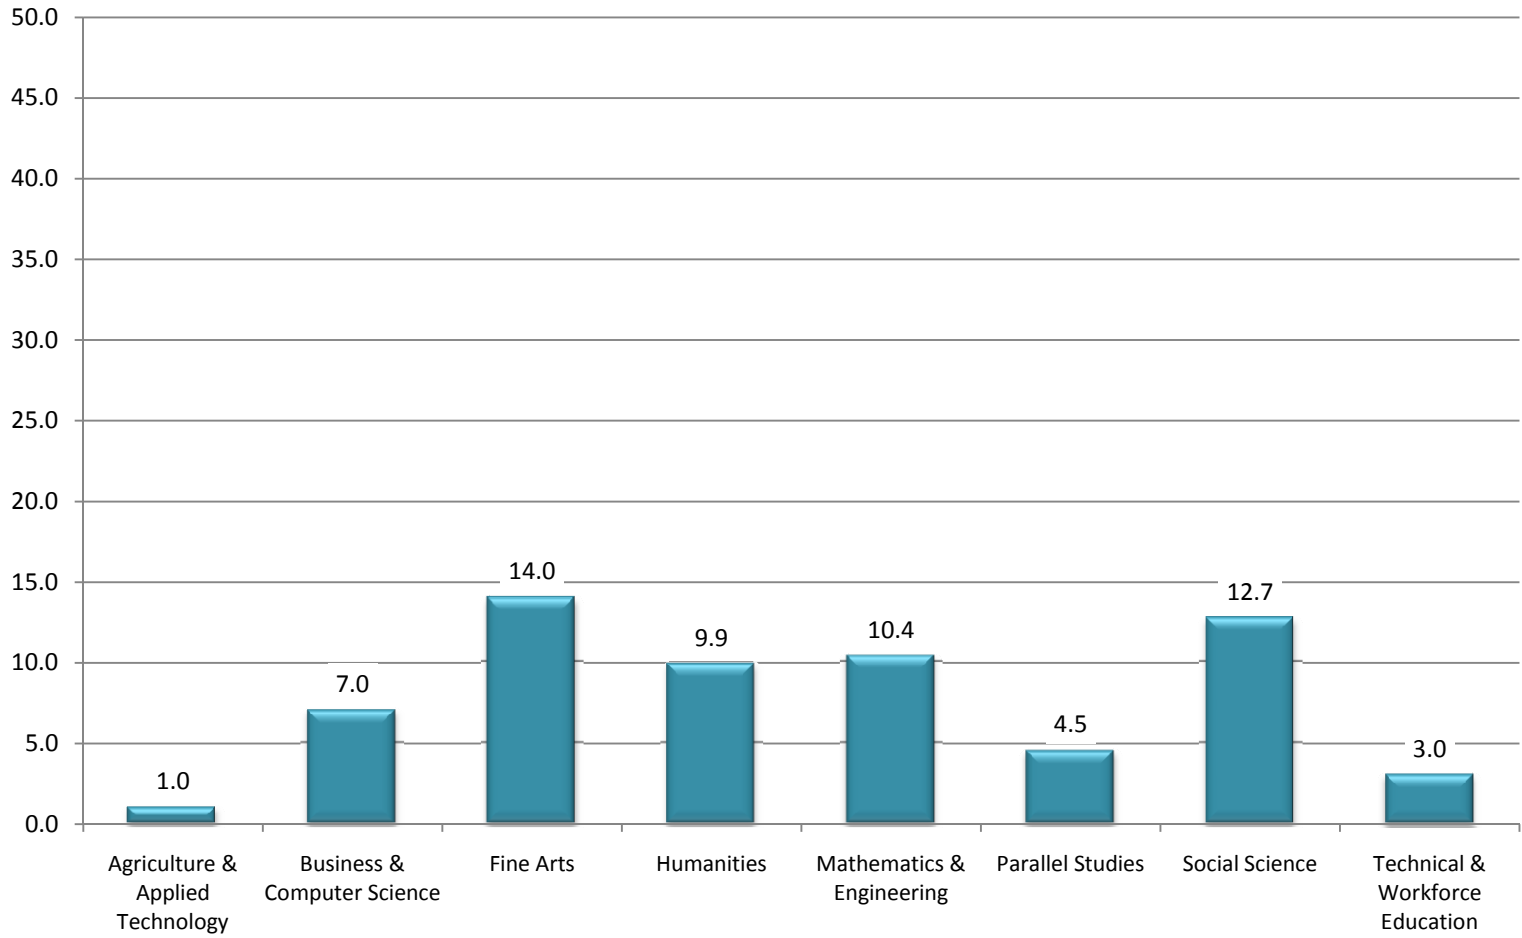

BLINN COLLEGE

Average Class Size

Brenham Campus - Fall 2007

BLINN COLLEGE

Average Class Size

Brazos County Campuses - Fall 2007

Source: THECB CBM004
Blinn College Office of Institutional Research and Effectiveness

BLINN COLLEGE

Average Class Size

Schulenburg Campus - Fall 2007

BLINN COLLEGE
Average Class Size
Sealy Campus - Fall 2007

Source: THECB - CBM004 Report
Blinn College Office of Institutional Research and Effectiveness