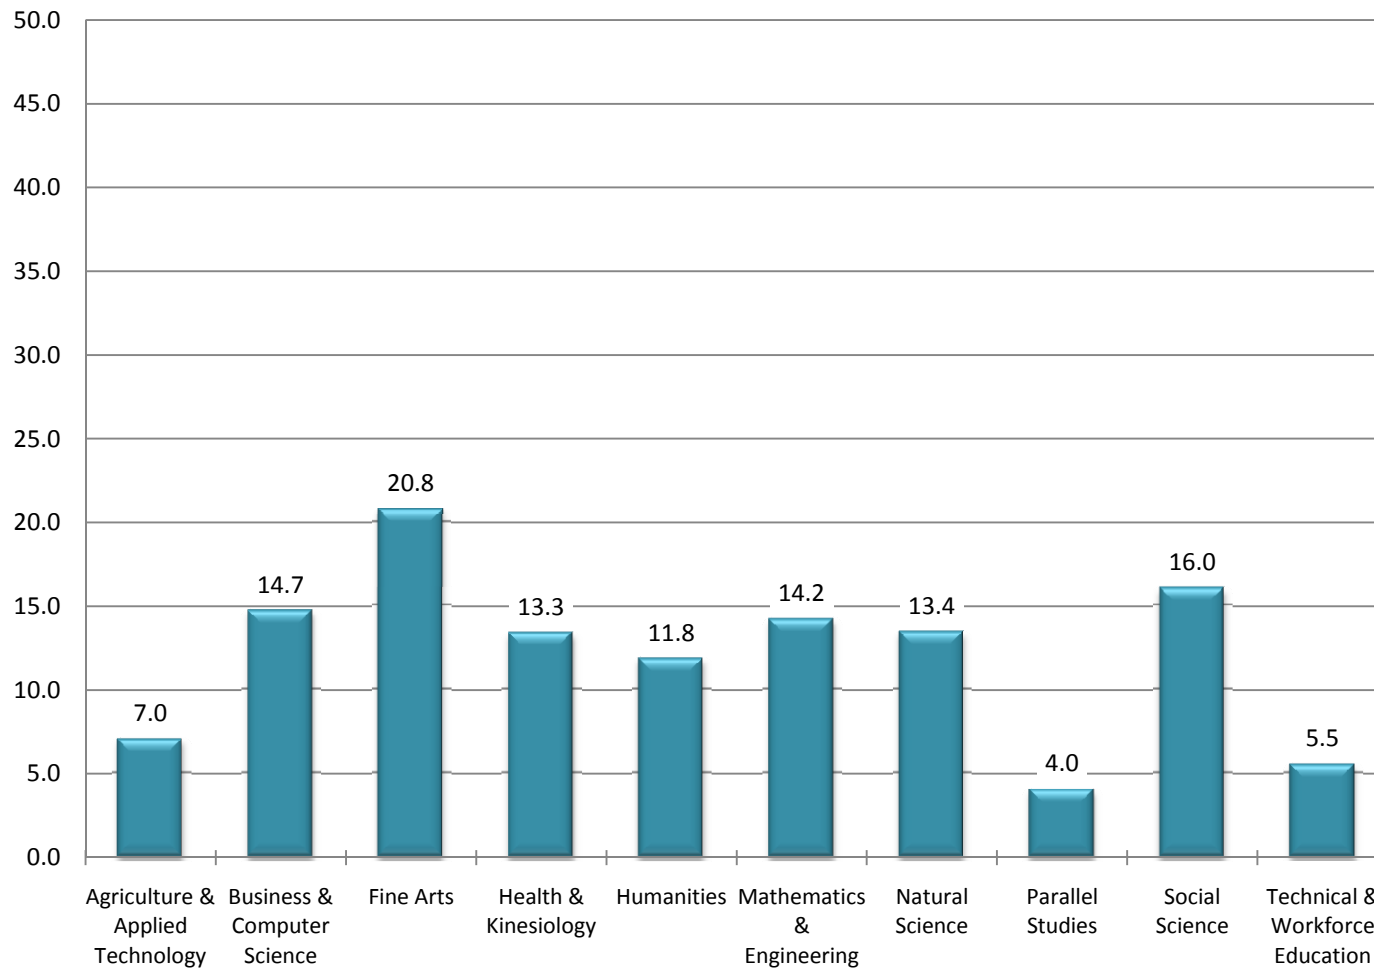

BLINN COLLEGE

Average Class Size

Brenham Campus - Fall 2007

BLINN COLLEGE

Average Class Size

Brazos County Campuses - Fall 2007

Source: THECB CBM004
Blinn College Office of Institutional Research and Effectiveness

BLINN COLLEGE

Average Class Size

Schulenburg Campus - Fall 2007

BLINN COLLEGE
Average Class Size
Sealy Campus - Fall 2007

Source: THECB - CBM004 Report
Blinn College Office of Institutional Research and Effectiveness