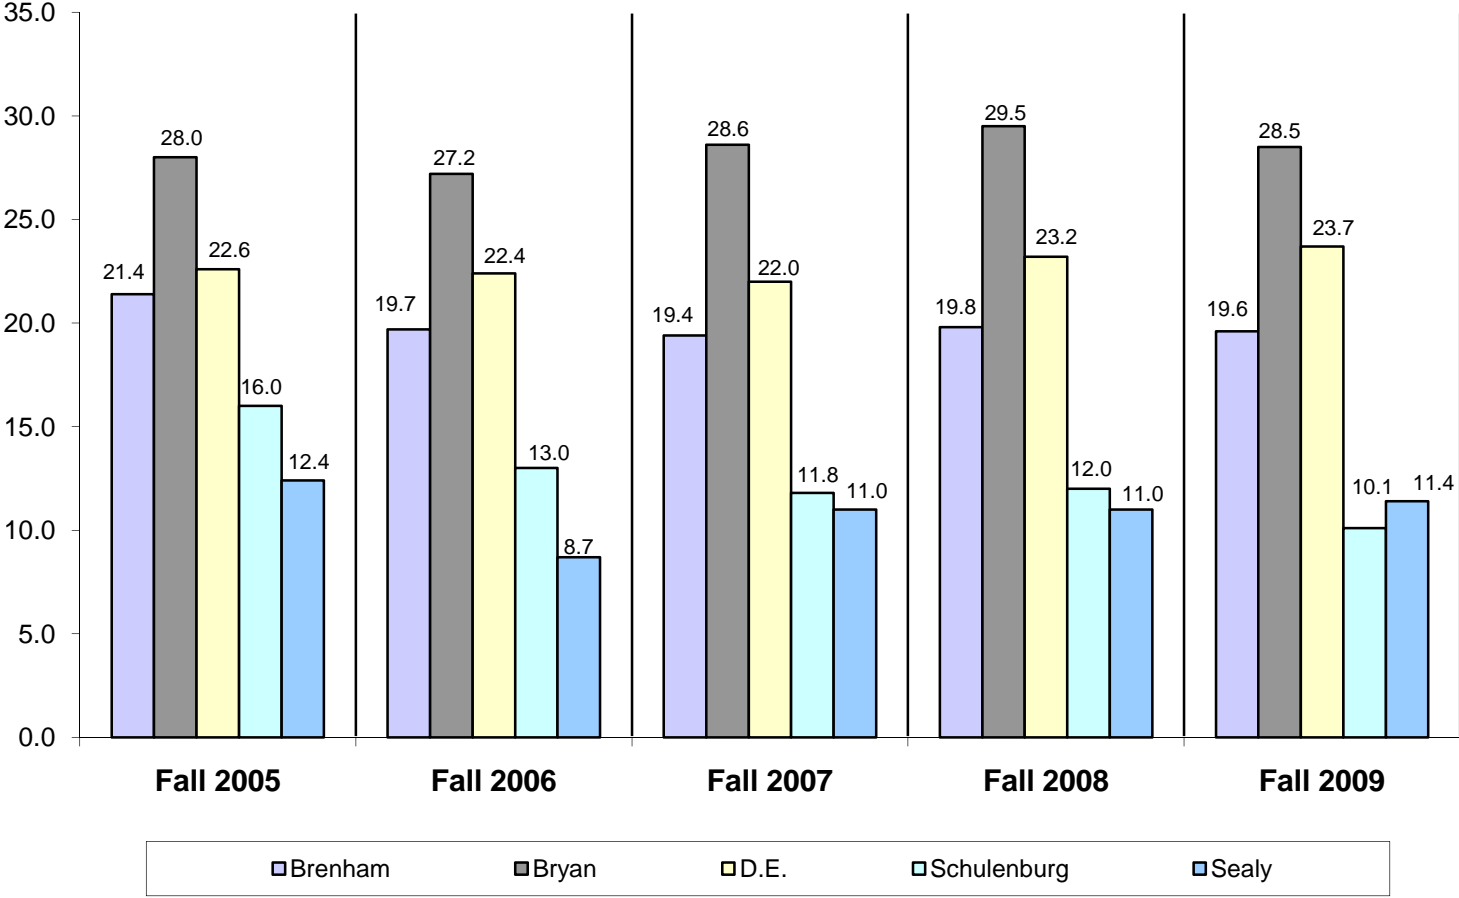

Blinn College Average Class Size Fall 2005 - Fall 2009

Source: THECB CMB 004 Report
Blinn College Office of Institutional Research and Effectiveness