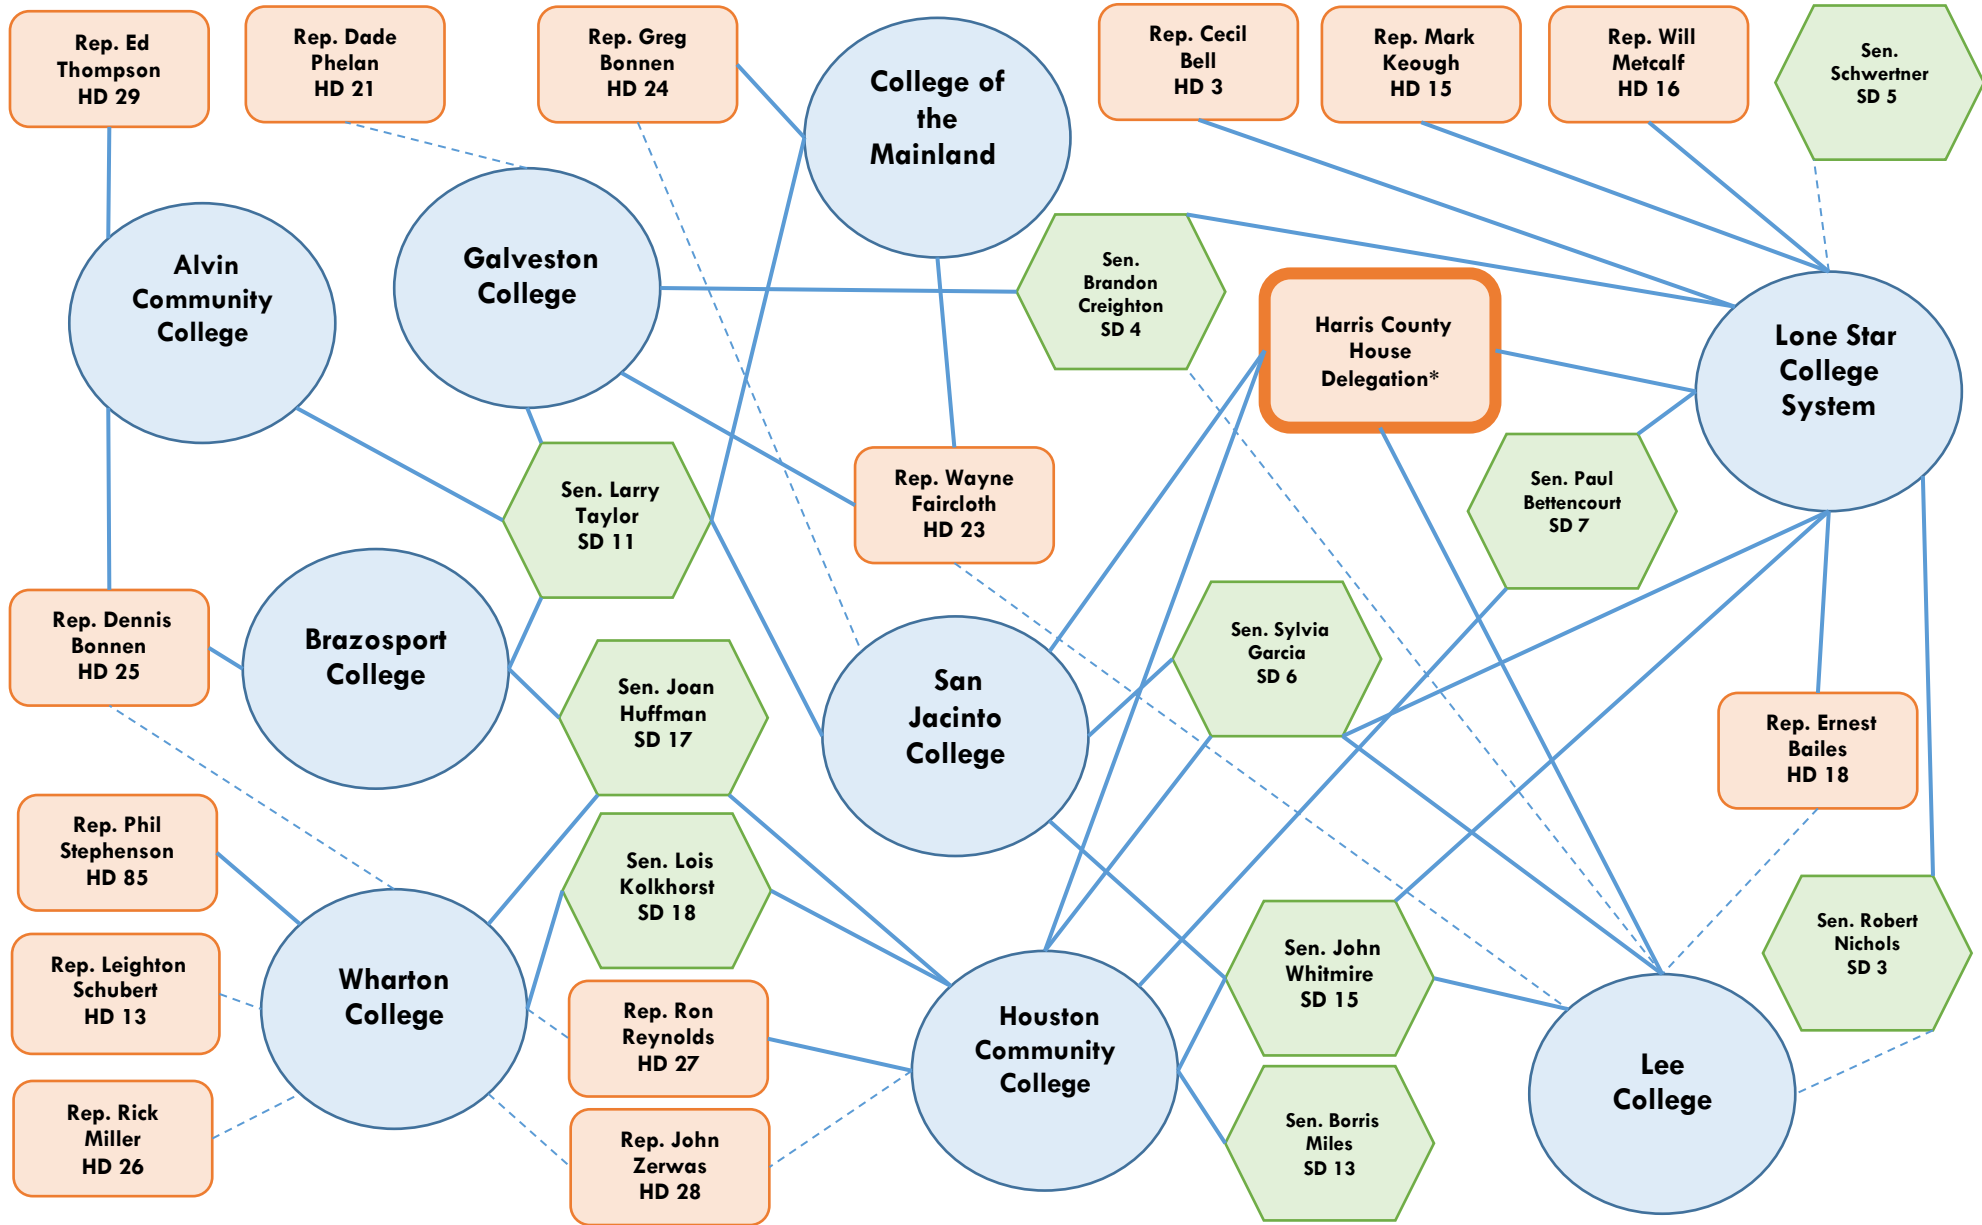

# NORTH TEXAS REGION

**Tarrant County House Delegation**

**Rep. Ramon Romero HD 90**

**Rep. Stephanie Klick HD 91**

**Rep. Jonathan Stickland HD 92**

**Rep. Matt Krause HD 93**

**Rep. Tony Tinderholt HD 94**

# SOUTHEAST TEXAS REGION