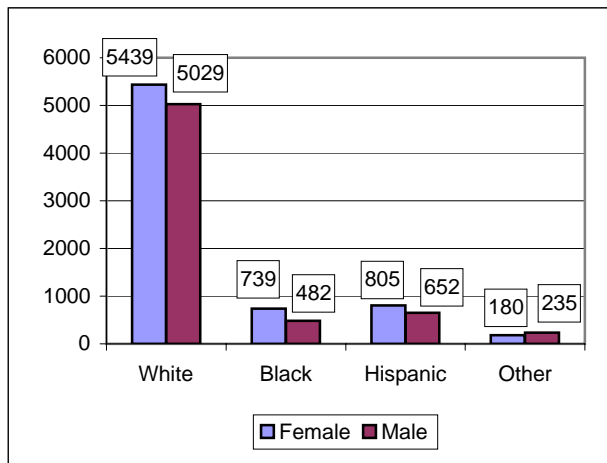

Semester at a Glance - Spring 2004

Top Five Counties of Residence

Top Five Majors

Total Credit Hours by Age Group

Ethnic vs. Gender

Enrollment by Class and Gender

Part-time vs. Full Time by Class