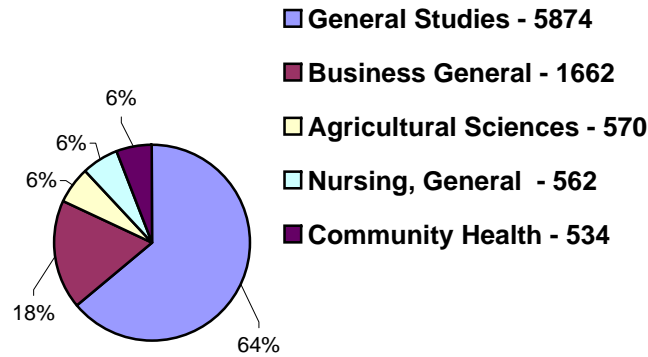

Semester at a Glance - Spring 2004

Top Five Counties of Residence

Top Five Majors

Total Credit Hours by Age Group

Ethnic vs. Gender

Enrollment by Class and Gender

Part-time vs. Full Time by Class